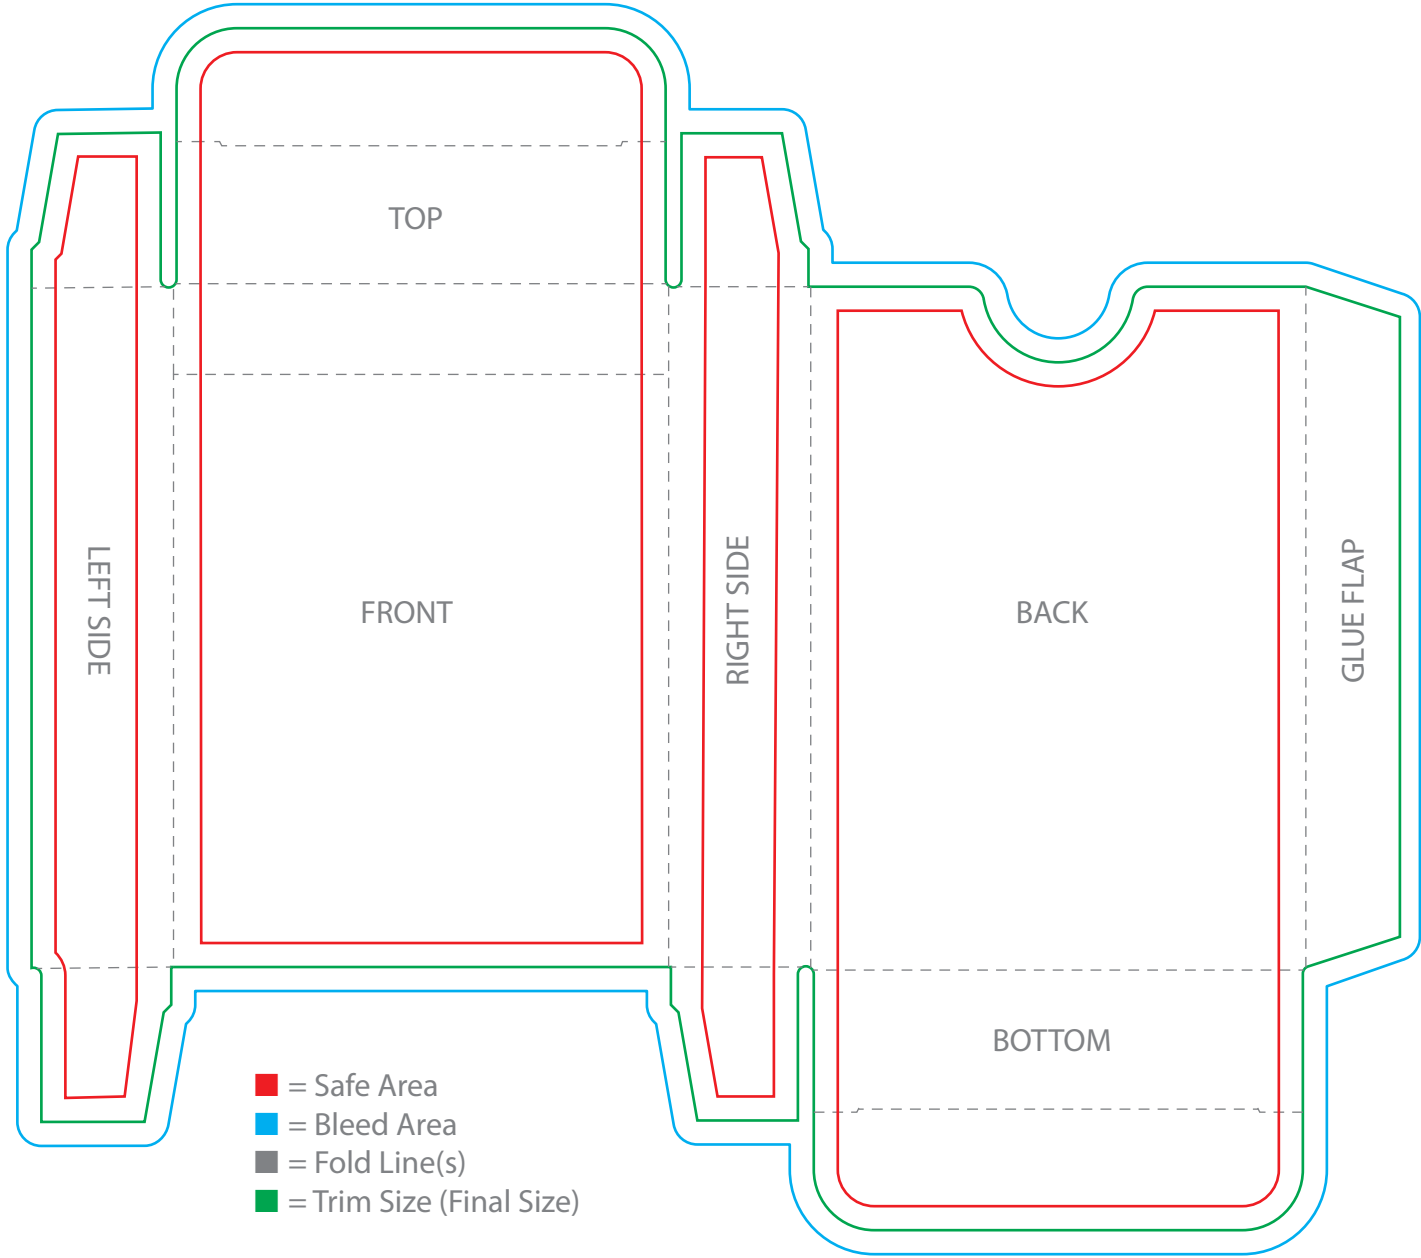

# Tuck Box for Playing Cards

## Poker Size (2.5" x 3.5"):

Flat size:..... 7.125" x 6.25"  
Folded size: ..... 2.5" x 3.5" x 0.75"  
Glue Tab:..... 0.5" x 3.5"

Notes:  
Check size  
Artwork must include bleed  
Check safe area, warn if in safe zone  
Prints one side

Bleed area:..... 0.125"  
Safe area:..... 0.125"

Production file:  
Include CutPath

**Outside**