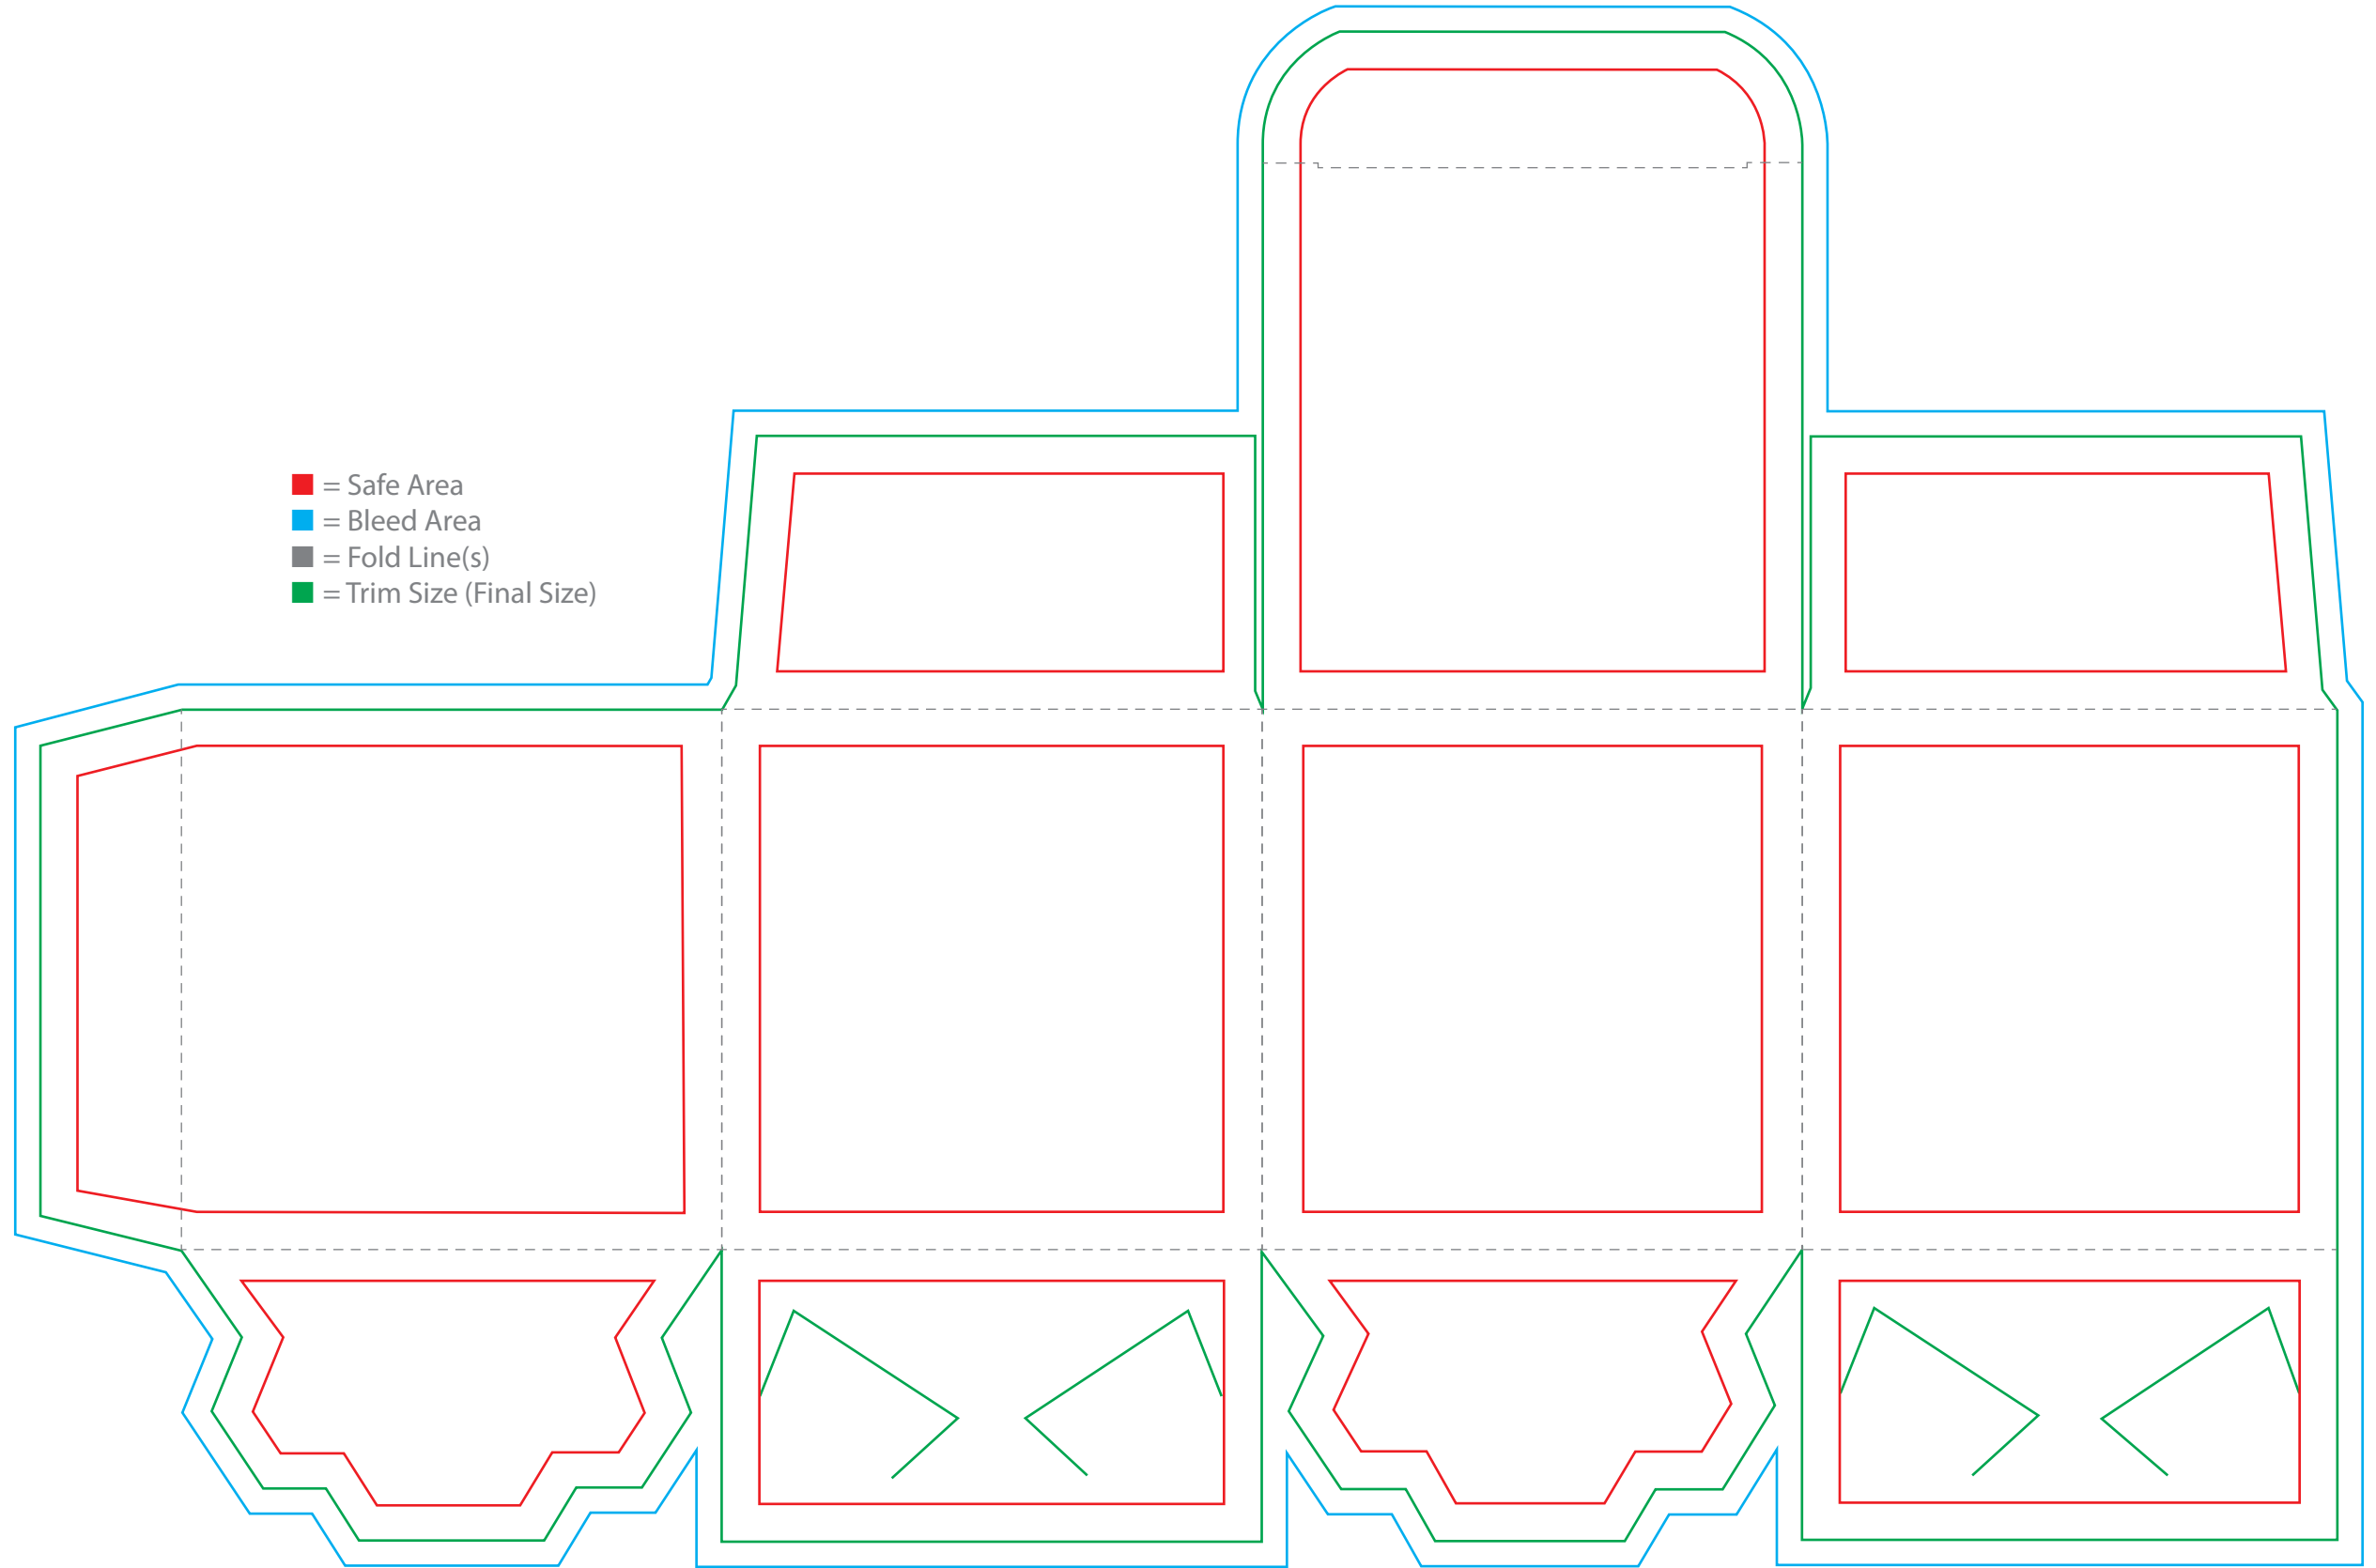

Tuck Box (3-in Sq):

Flat size:..... 12.75" x 8.375"

Folded size: 3" x 3" x 3"

Tabs: 0.75" x 3"

Notes:

Check size

Artwork must include bleed

Check safe area, warn if in safe zone

Prints one side

Bleed area:..... 0.125"

Safe area:..... 0.1875"

Production file:

Include CutPath

- = Safe Area
- = Bleed Area
- = Fold Line(s)
- = Trim Size (Final Size)

Outside